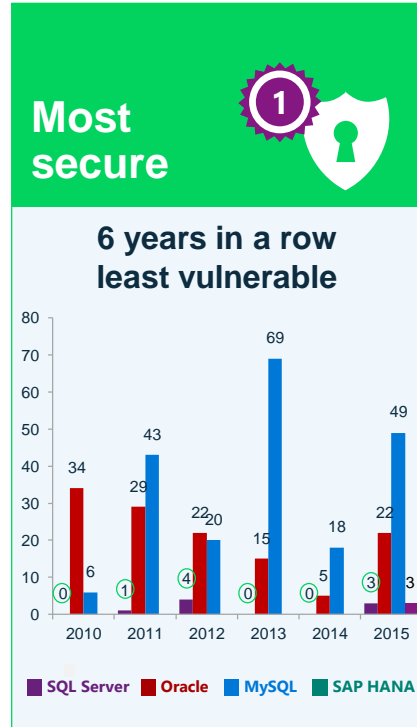

Why SQL Server?

¹ "Gartner "Magic Quadrant for Operational Database Management Systems," by Donald Feinberg , Merv Adrian, Nick Heudecker, Adam Ronthal, October 2015.

² "Gartner "Magic Quadrant for Business Intelligence and Analytics Platforms," by Josh Parenteau, Rita L. Sallam, Cindi Howson, Joao Tapadinhas, Kurt Schlegel, Thomas W. Oestreich, February 4, 2016.

³ National Institute of Standards and Technology Comprehensive Vulnerability Database update February 2016.

⁴ <http://www.tpc.org/tpch/results/tpch_perf_results.asp?resulttype=noncluster>; <http://www.tpc.org/tpce/results/tpce_perf_results.asp?resulttype=NONCLUSTER&version=1%&currencyID=0>