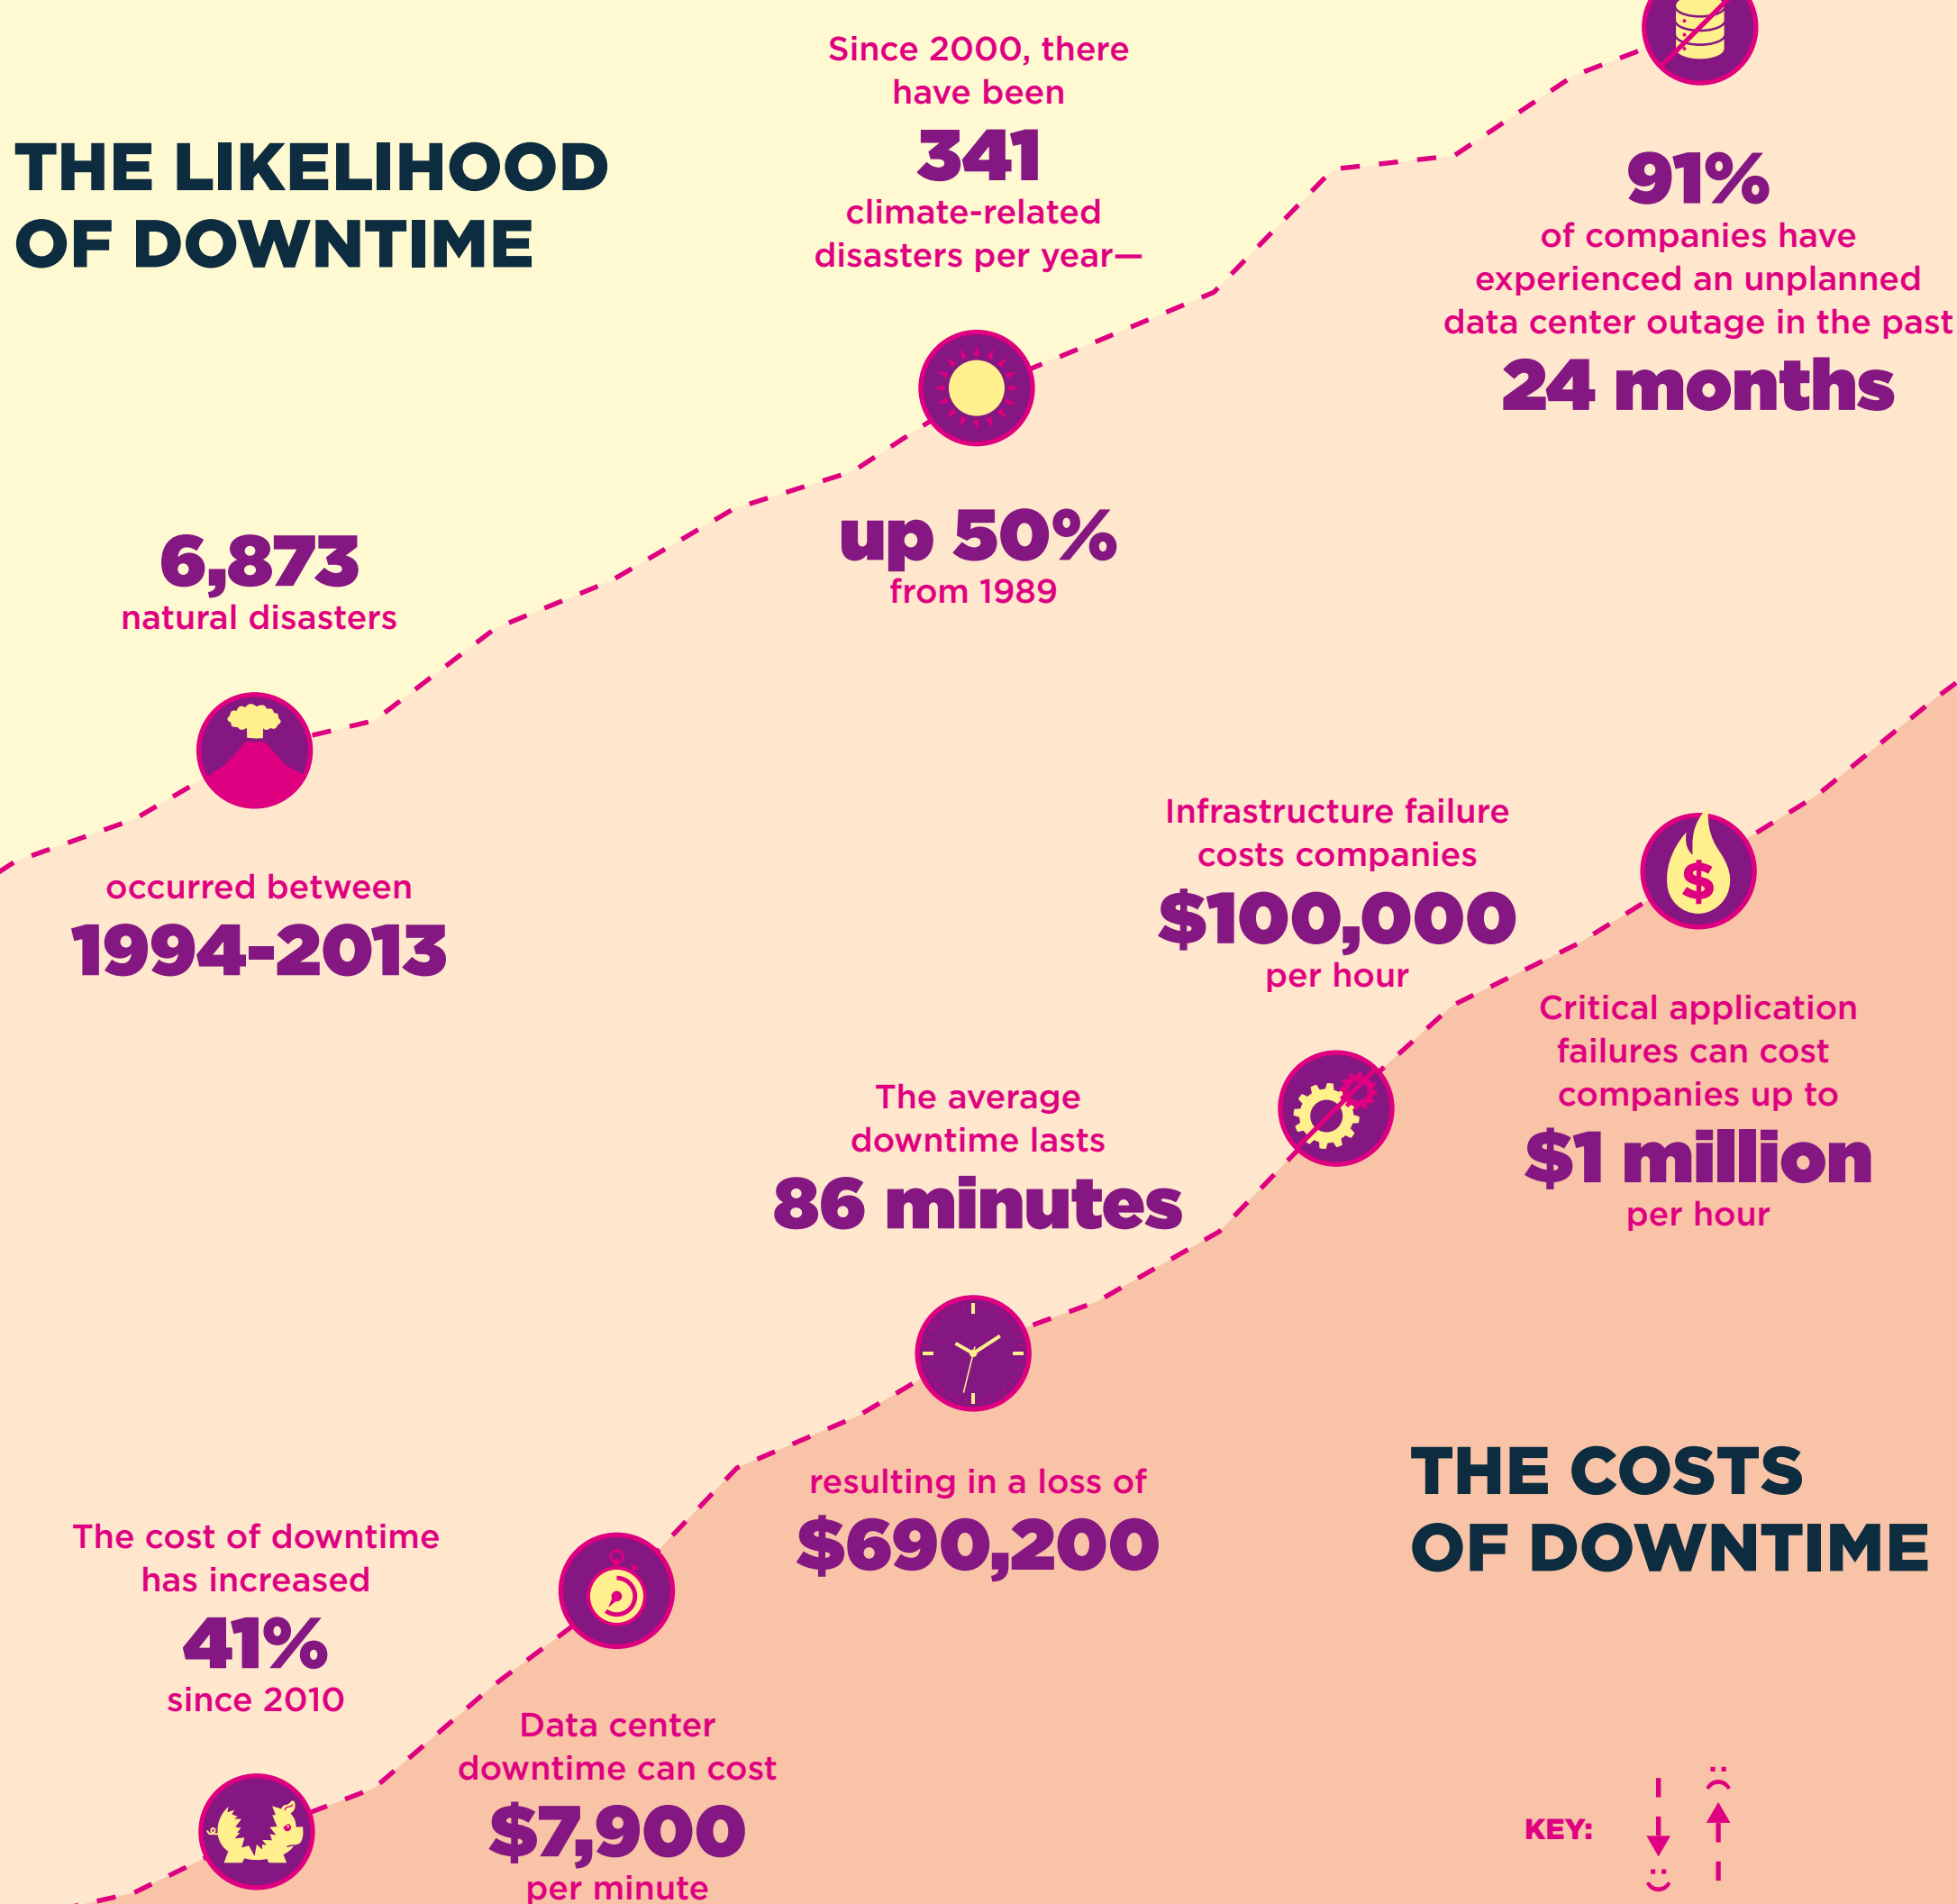

Don't let the downtimes get your business in a

SLUMP

Every business has programs and applications that are crucial to the success and optimal performance of the company. Without these business-critical applications, a company can't operate, making 24/7 availability to the applications essential. For this availability, IT has to ensure applications have supporting infrastructures that are resilient to events that can cause unplanned downtimes and are built to enable quick recovery after a downtime.

Read more to find how downtimes cost your business and how to prevent them.

THE RISK

What's the likelihood that downtime can happen and how much could it end up costing?

THE LIKELIHOOD OF DOWNTIME

THE COSTS OF DOWNTIME